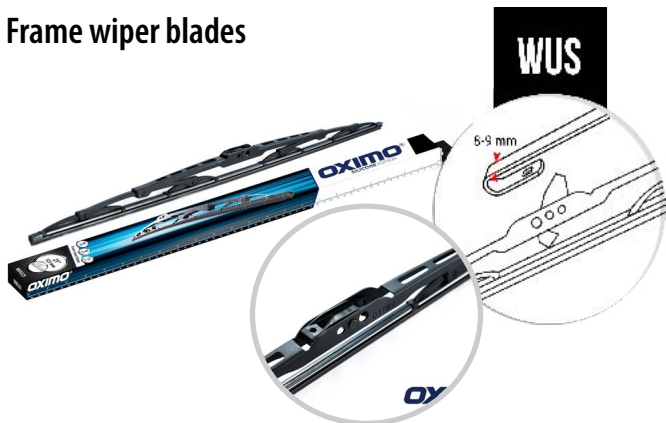

Frame wiper blades