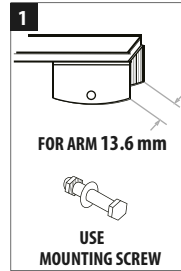

WUSAG613, WUSAG663, WUSAG713 WUSAG763, WUSAG813

Available lengths: **600 - 800 mm**
Quantity in package: **1 pc**
Construction: **steel frame**

Windshield wipers with traditional steel frame construction. Screw fixing (width 13.6 - 16.5 mm). Wipers dedicated to some models of buses, light and heavy trucks.