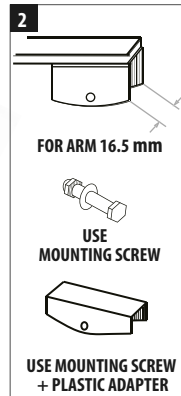

WUSAG613, WUSAG663, WUSAG713 WUSAG763, WUSAG813

Available lengths: **600 - 800 mm**
Quantity in package: **1 pc**
Construction: **steel frame**

Windshield wipers with traditional steel frame construction. Screw fixing (width 13.6 - 16.5 mm). Wipers dedicated to some models of buses, light and heavy trucks.